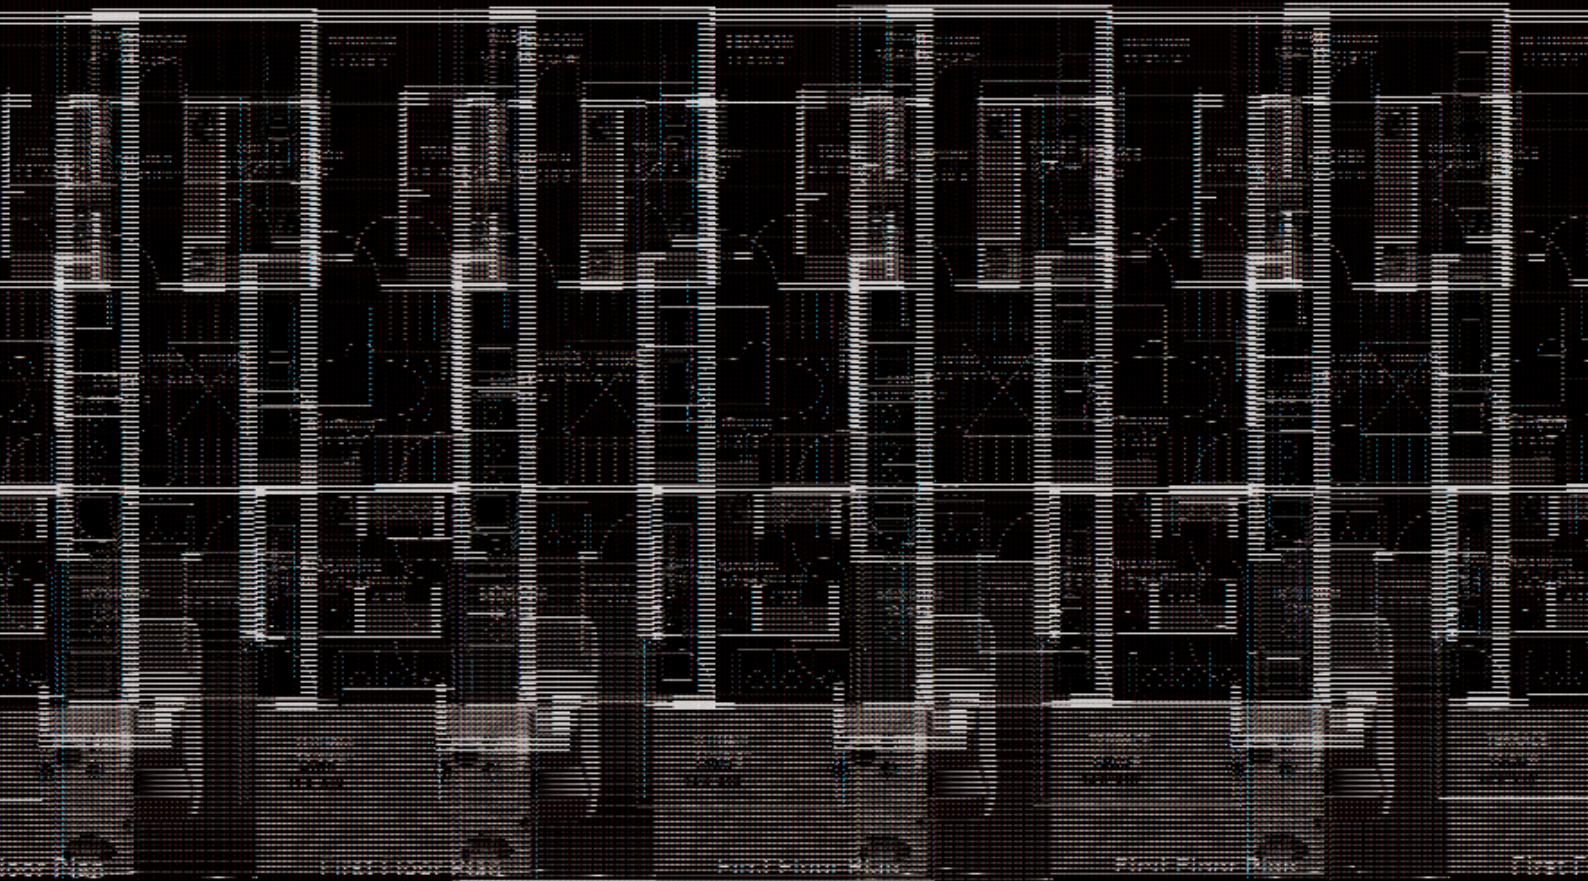

Villas 4, 5 & 6 BHK

Floor Size - 25'x50'

Super built up area -  
3000.2400 sq.ft.

Villas 4, 5 & 6 BHK

Floor Size - 25'x50'

Super built up area -  
3000.2400 sq.ft.

Ground Floor Plan

Ground Floor Plan