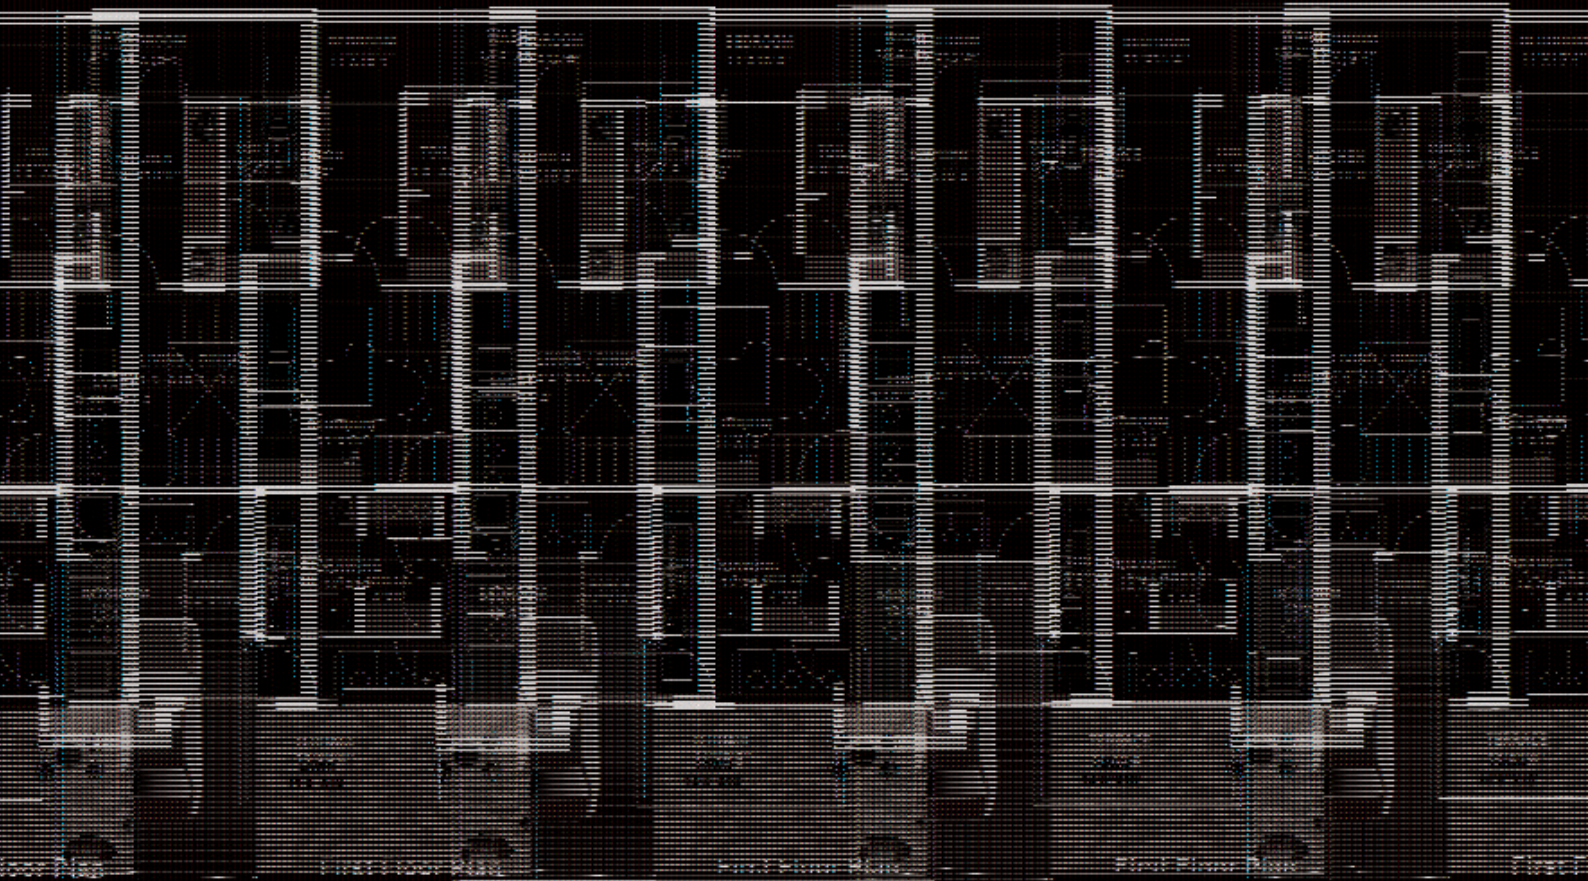

Villas 4, 5 & 6 BHK

Floor Size - 25'x50'

Super built up area -
3000.2400 & 3000 sq.ft.

Villas 4, 5 & 6 BHK

Floor Size - 25'x50'

Super built up area -
3000.2400 & 3000 sq.ft.

Villas 4, 5 & 6 BHK

Floor Size - 25'x50'

Super built up area -
3000.2400 & 3000 sq.ft.

Villas 4, 5 & 6 BHK

Floor Size - 25'x50'

Super built up area -
3000.2400 & 3000 sq.ft.

oor Plan

Ground Floor Plan

Ground Floor Plan

Ground Floor Plan

Ground Floor Plan