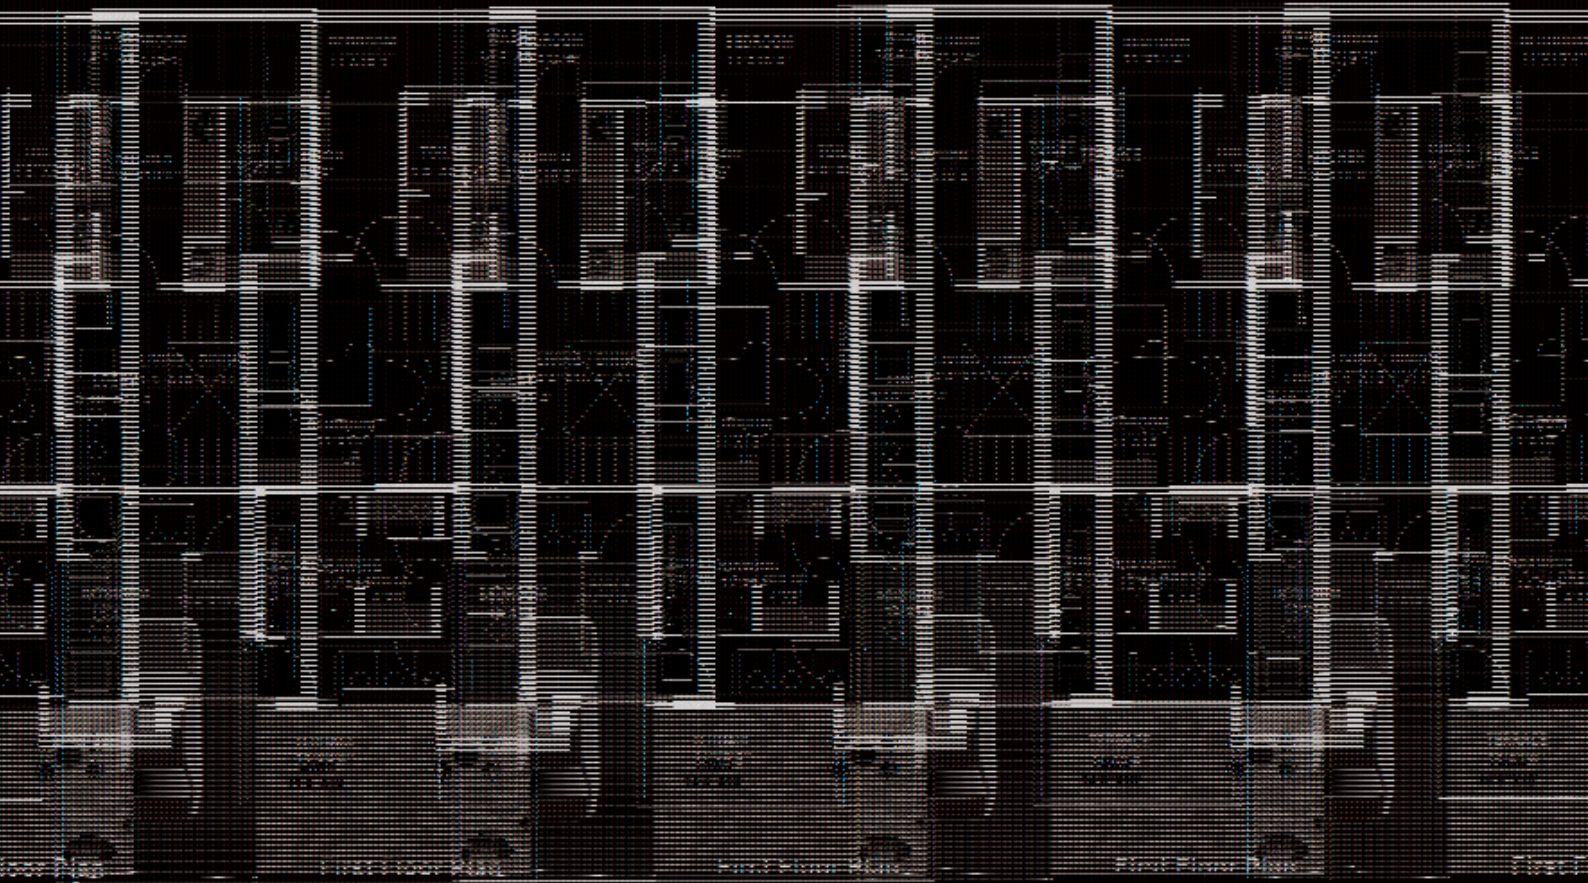

Villas 4, 5 & 6 BHK

Floor Size - 22'x50'

Super built up area -
3000.2400 & 3000 sq.ft.

Villas 4, 5 & 6 BHK

Floor Size - 22'x50'

Super built up area -
3000.2400 & 3000 sq.ft.

Villas 4, 5 & 6 BHK

Floor Size - 22'x50'

Super built up area -
3000.2400 & 3000 sq.ft.

Villas 4, 5 & 6 BHK

Floor Size - 22'x50'

Super built up area -
3000.2400 & 3000 sq.ft.

oor Plan

Ground Floor Plan

Ground Floor Plan

Ground Floor Plan

Ground Floor Plan