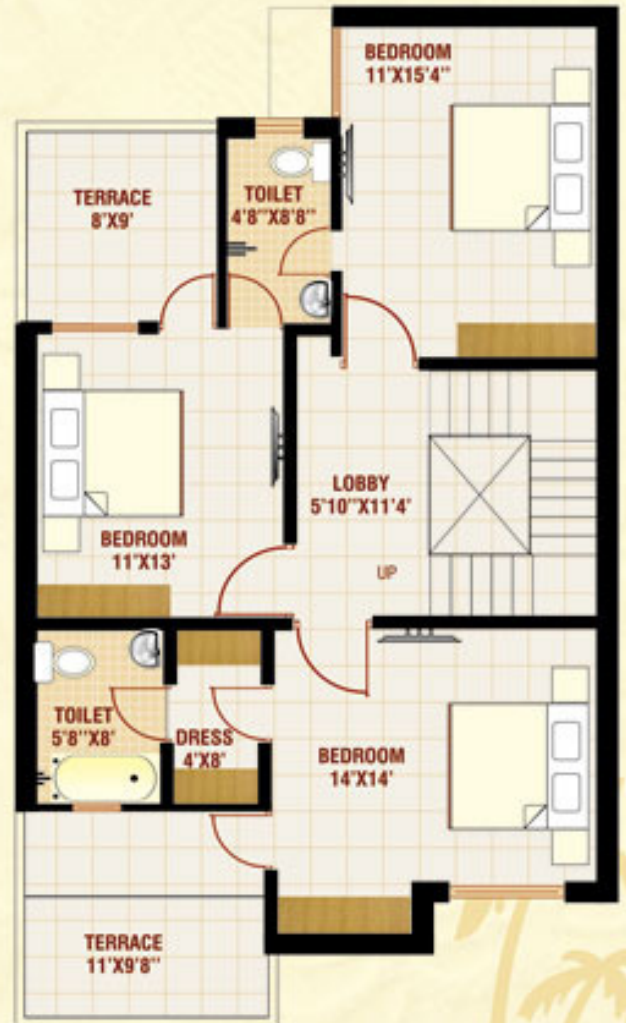

Floor Size - 22'x50'

Super built up area -  
3000.2400 & 3000 sq.ft.

Villas 4, 5 & 6 BHK

Floor Size - 22'x50'

Super built up area -  
3000.2400 & 3000 sq.ft.

oor Plan

Ground Floor Plan

Ground Floor Plan

Ground Floor Plan

Ground Floor Plan

Villas 4, 5 & 6 BHK

Floor Size - 25'x50'

Super built up area -  
3000.2400 sq.ft.

Villas 4, 5 & 6 BHK

Floor Size - 25'x50'

Super built up area -  
3000.2400 sq.ft.

Villas 4, 5 & 6 BHK

Floor Size - 25'x50'

Super built up area -  
3000.2400 sq.ft.

Villas 4, 5 & 6 BHK

Floor Size - 25'x50'

Super built up area -  
3000.2400 sq.ft.

Ground Floor Plan

Ground Floor Plan

Ground Floor Plan

Ground Floor Plan

Ground Floor Plan

**Villas 4 BHK**  
 Plot Size - 25'x50'  
 S.B.U-Area 2000 Sqr.ft.