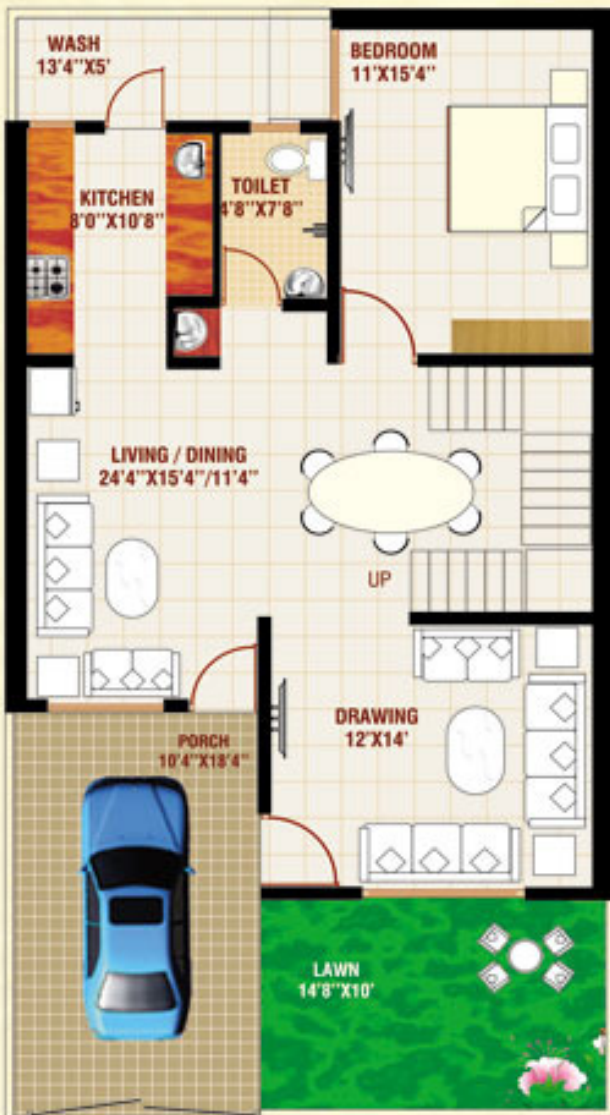

Floor Size - 22'x50'

Super built up area -  
3000.2400 & 3000 sq.ft.

Villas 4, 5 & 6 BHK

Floor Size - 22'x50'

Super built up area -  
3000.2400 & 3000 sq.ft.

oor Plan

Ground Floor Plan

Ground Floor Plan

Ground Floor Plan

Ground Floor Plan

Villas 4, 5 & 6 BHK

Floor Size - 25'x50'

Super built up area -  
3000.2400 sq.ft.

Villas 4, 5 & 6 BHK

Floor Size - 25'x50'

Super built up area -  
3000.2400 sq.ft.

Villas 4, 5 & 6 BHK

Floor Size - 25'x50'

Super built up area -  
3000.2400 sq.ft.

Villas 4, 5 & 6 BHK

Floor Size - 25'x50'

Super built up area -  
3000.2400 sq.ft.

Ground Floor Plan

Ground Floor Plan

Ground Floor Plan

Ground Floor Plan

Ground Floor Plan

**Villas 4 BHK**  
 Plot Size - 25'x50'  
 S.B.U-Area 2000 Sqr.ft.